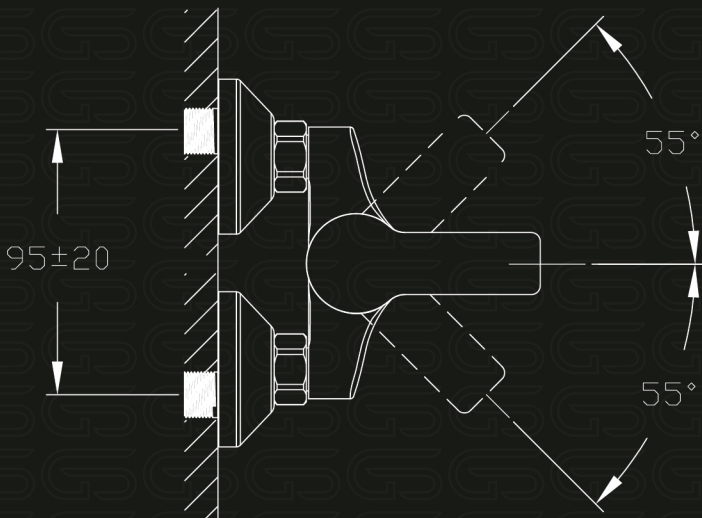

**Sky**

*Family*

Model Code

**GS L1079-CP**

خلاط دش يد واحدة 100 مم

Single Lever Wall-mount 100 mm Shower Mixer

CP GP BP RCP

Product Family : Sky

Product Code : GS L 1079-CP

Product Color : Nickel chrome plated

Product Type : Shower Mixer

Main Material : Brass

Available Color : CP GP BP PCP