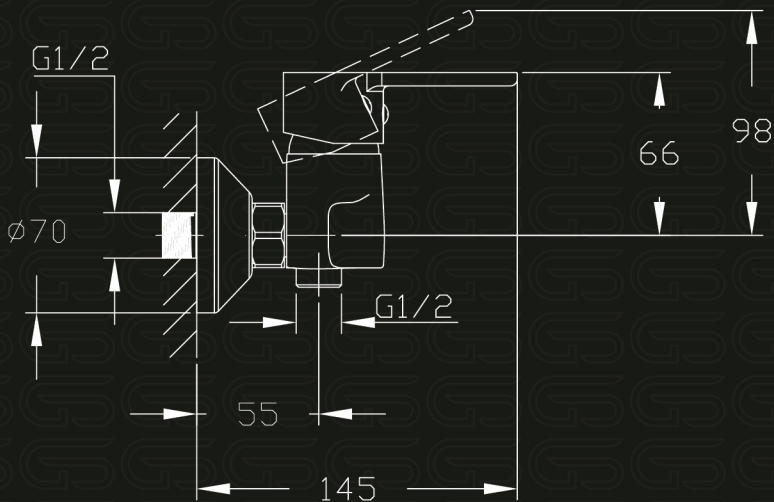

**Sky**

*Family*

Model Code

**GS L1079-CP**

خلاط دش يد واحدة 100 مم

Single Lever Wall-mount 100 mm Shower Mixer

CP GP BP RCP

Product Family : Sky

Product Code : GS L 1079-CP

Product Color : Nickel chrome plated

Product Type : Shower Mixer

Main Material : Brass

Available Color : CP GP BP PCP