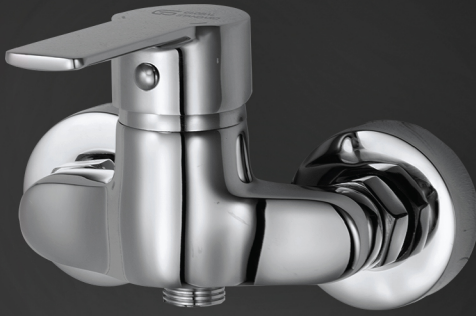

**Sky**

*Family*

Model Code

**GS L1079-CP**

خلاط دش يد واحدة 100 مم

Single Lever Wall-mount 100 mm Shower Mixer

CP GP BP RCP

Product Family : Sky

Product Code : GS L 1079-CP

Product Color : Nickel chrome plated

Product Type : Shower Mixer

Main Material : Brass

Available Color : CP GP BP PCP